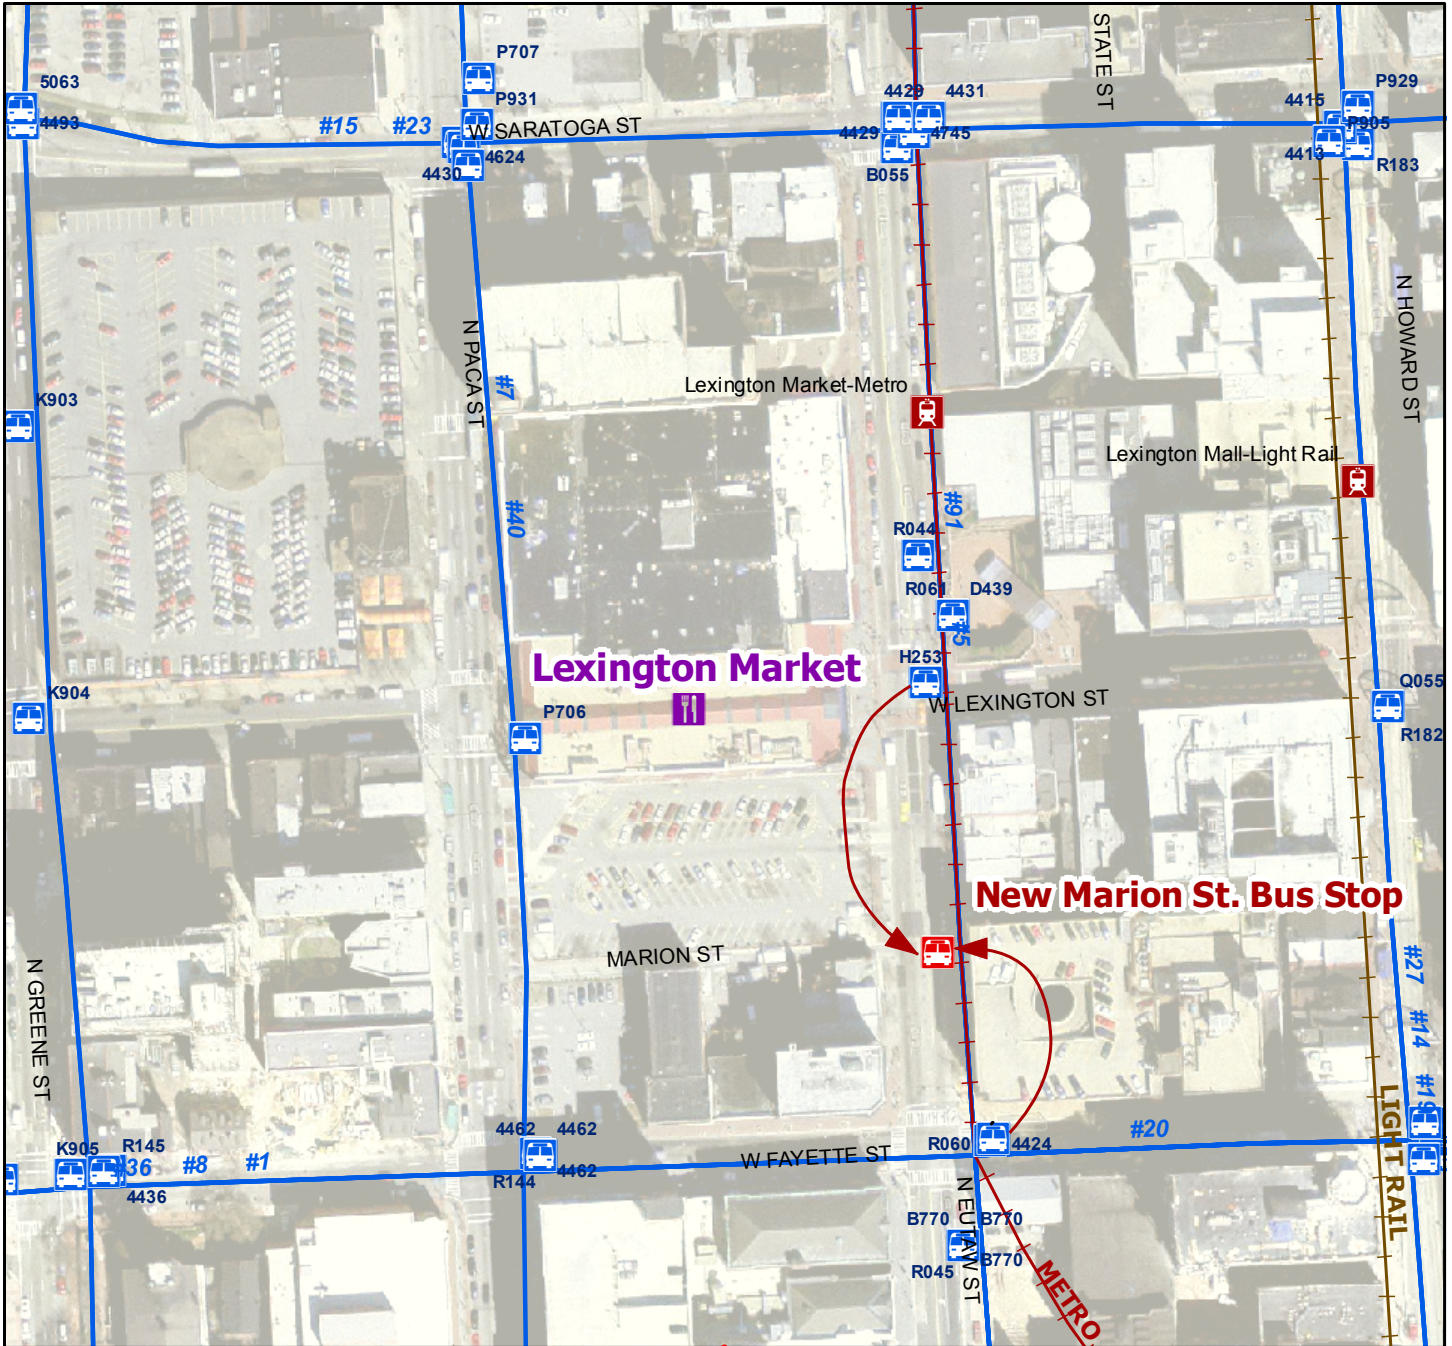

Lexington Market Bus Stop Changes

Transit Routes/Stops

- Blue line: Bus Routes
- Blue bus icon: Bus Stop
- Brown line with cross-ticks: Light Rail
- Red line with cross-ticks: Metro Subway
- Red train icon: Rail Stops

BALTIMORE REGION ENVIRONMENTAL JUSTICE IN TRANSPORTATION PROJECT