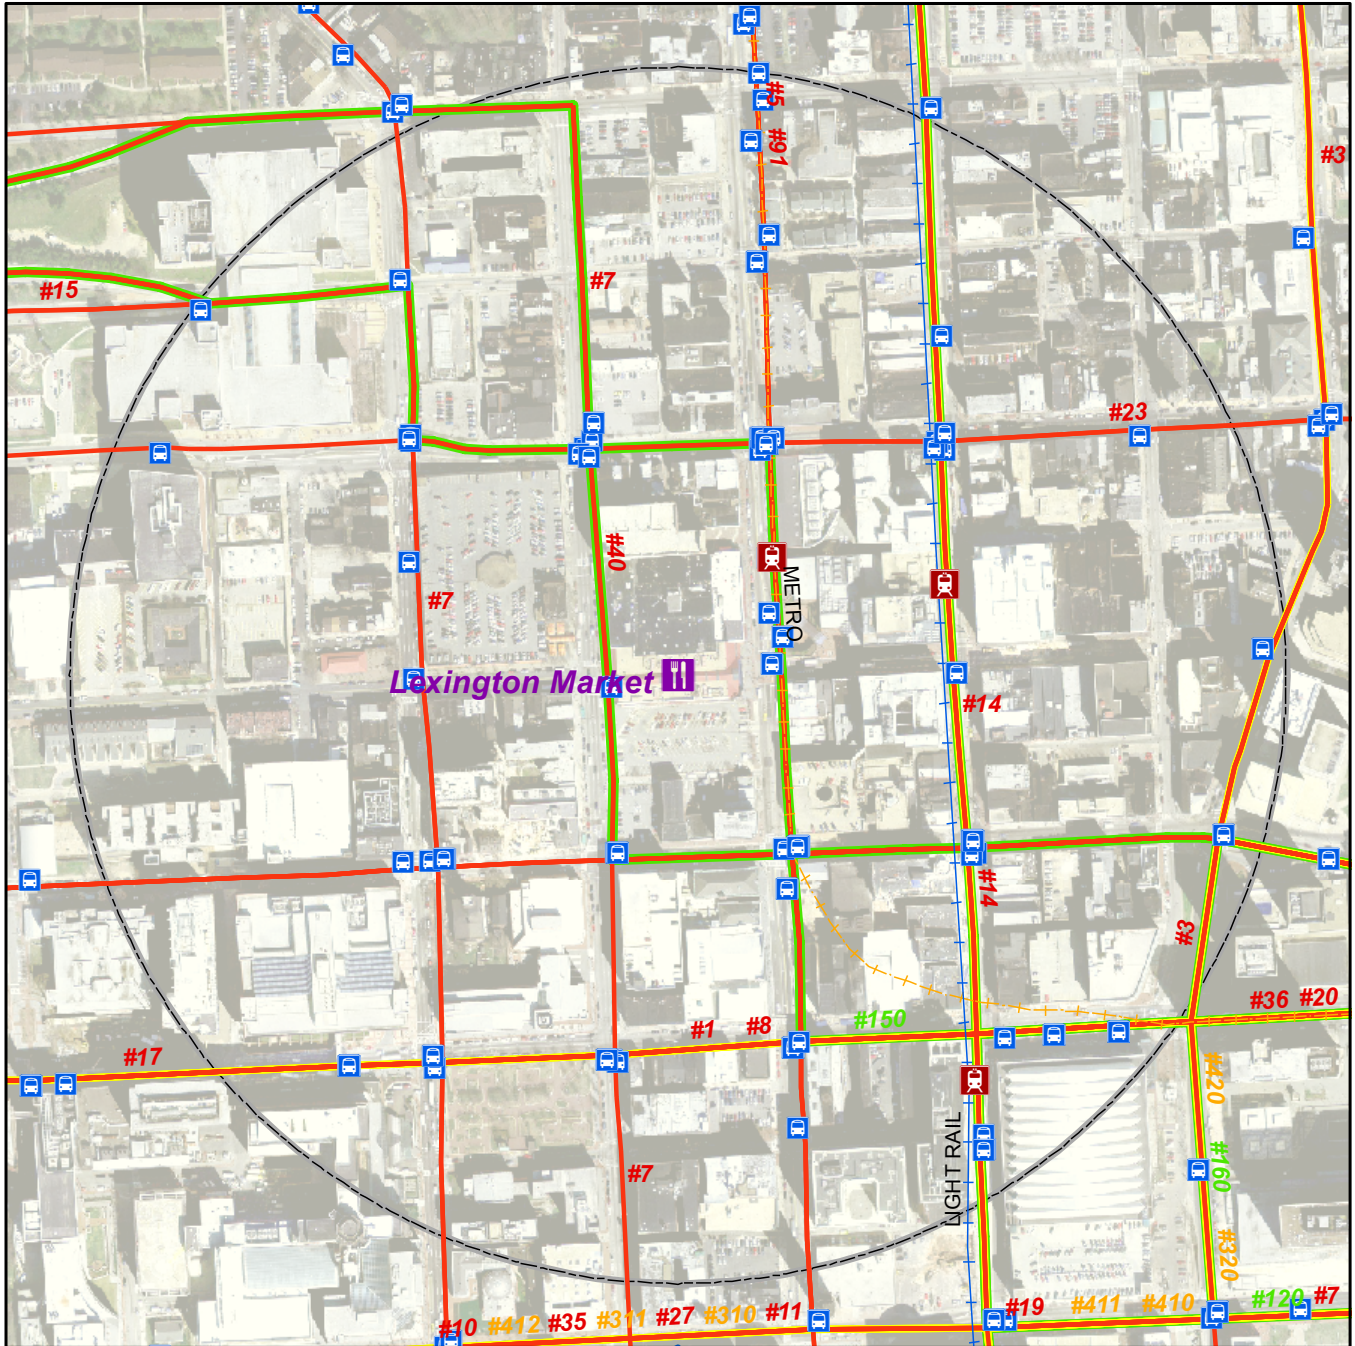

# Lexington Market Transit Access

**Transit Lines**

-  Rail Stops
-  Bus Stops
-  Bus Routes
-  Commuter Bus Routes
-  Express Bus Routes

BALTIMORE REGION ENVIRONMENTAL JUSTICE IN TRANSPORTATION PROJECT