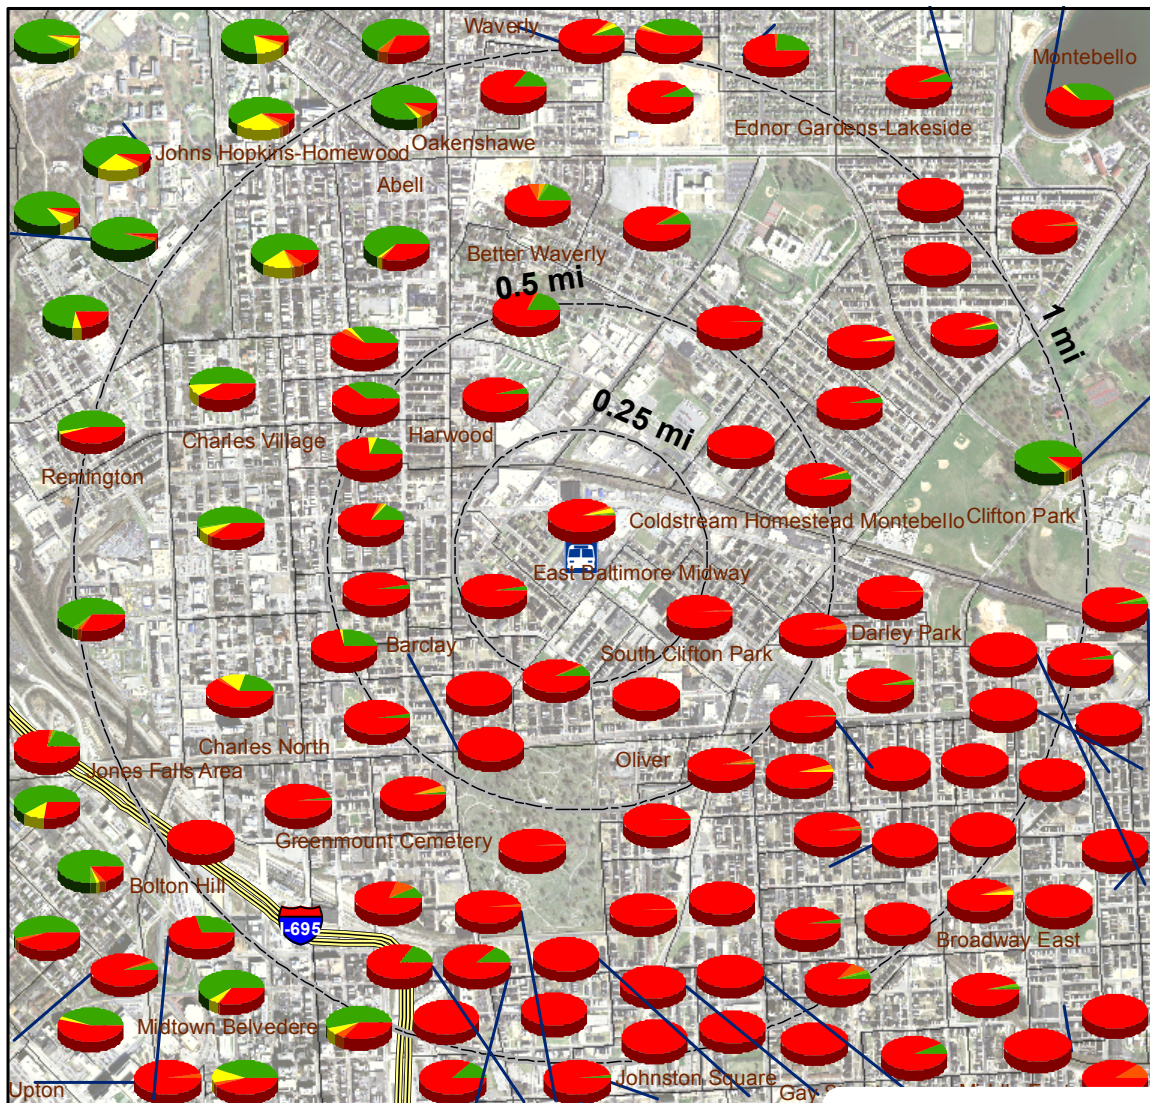

# Kirk Avenue Bus Yard Racial Composition by Block Group Census 2000

1:24,000

### Racial Heritage

- Black
- Multiple Race
- Other
- Asian
- Hawaiian/Pacific Islands
- Native American
- White

Source: SF3 Summaries, U.S. Census Bureau