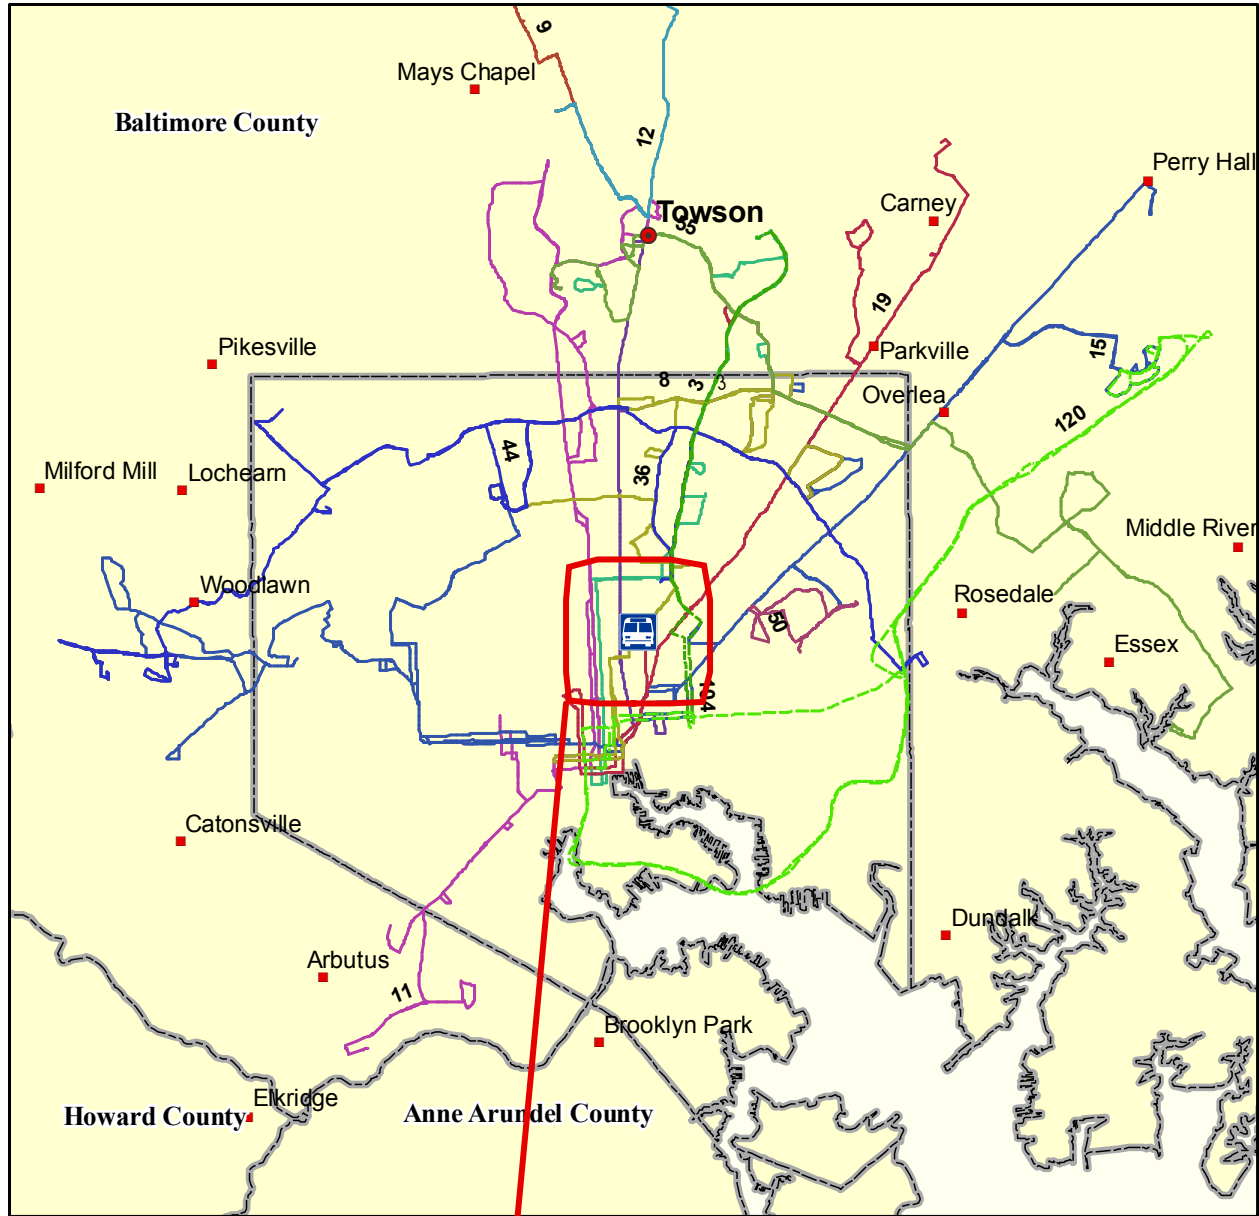

Kirk Avenue Bus Yard

Bus Routes Served by the Depot

Bus Routes	
— 3	— 36
— 8	— 44
— 9	— 50
— 11	— 55
— 12	- - - 104
— 15	- - - 120
— 19	