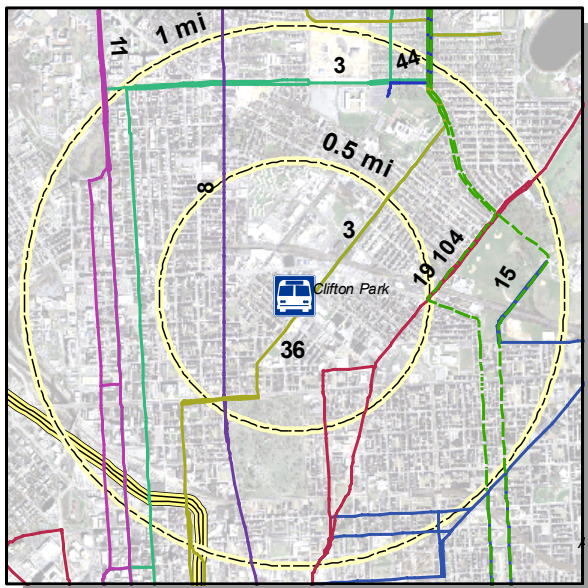

Kirk Avenue Bus Yard

Bus Routes Served by the Depot

Bus Routes	
— 3	— 36
— 8	— 44
— 9	— 50
— 11	— 55
— 12	- - - 104
— 15	- - - 120
— 19	