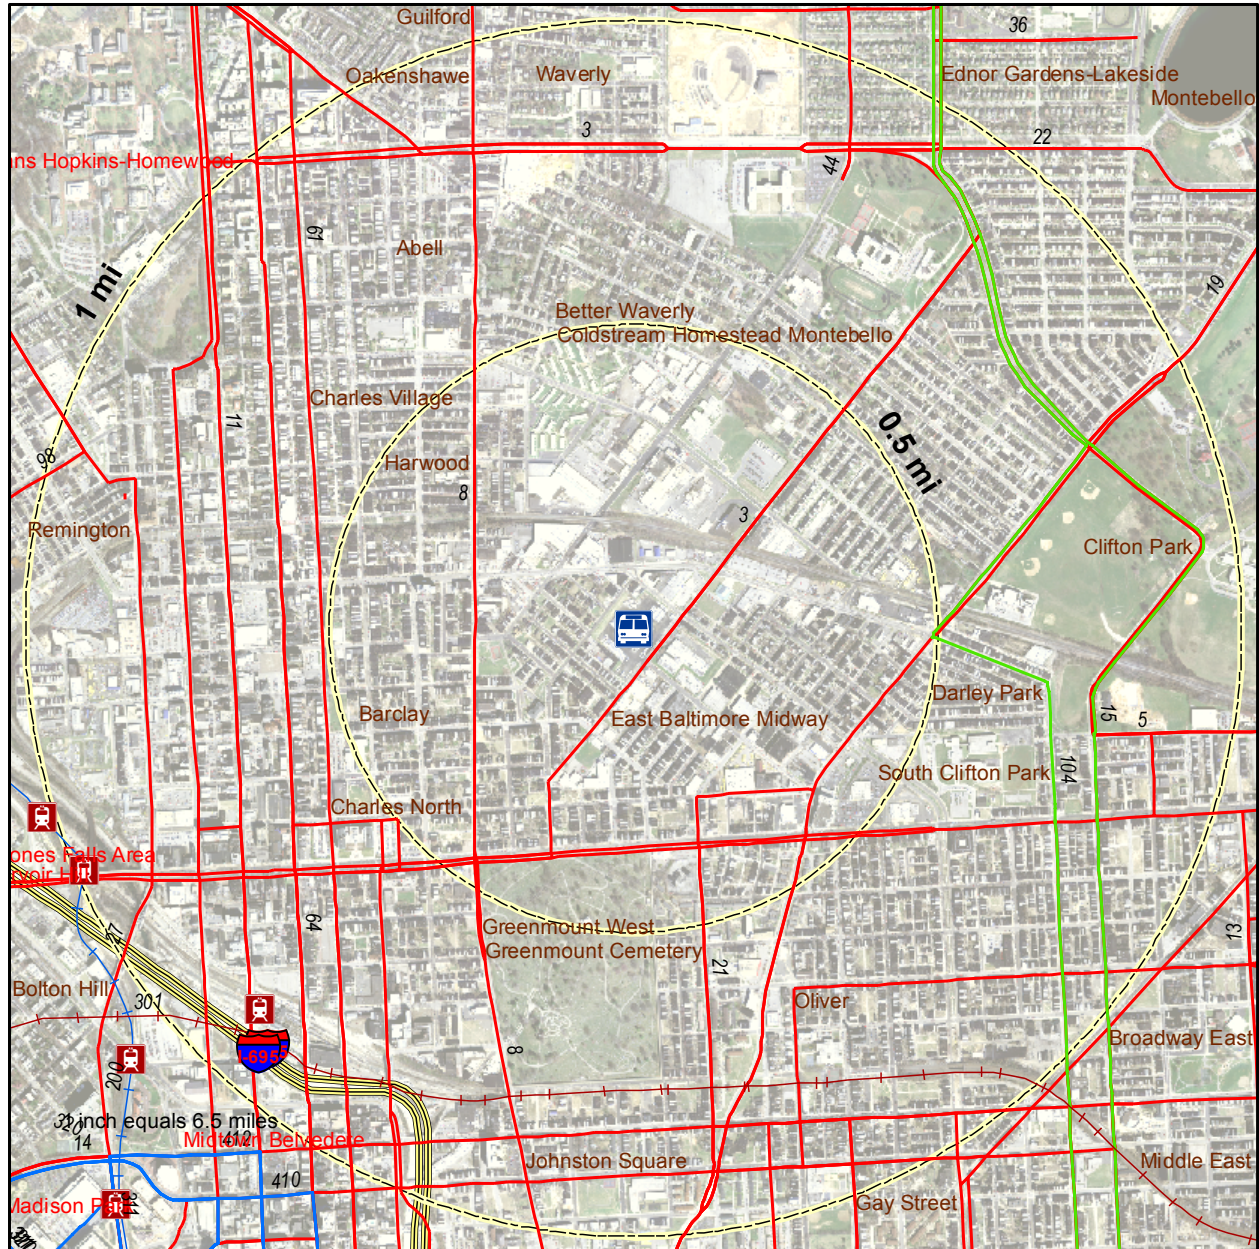

# Kirk Avenue Bus Yard Transit Access

**Transit Lines**

- Rail Stops
- Bus Route
- Commuter Bus
- Express Bus Routes
- Light Rail
- M Line Routes
- MARC
- Metro Subway