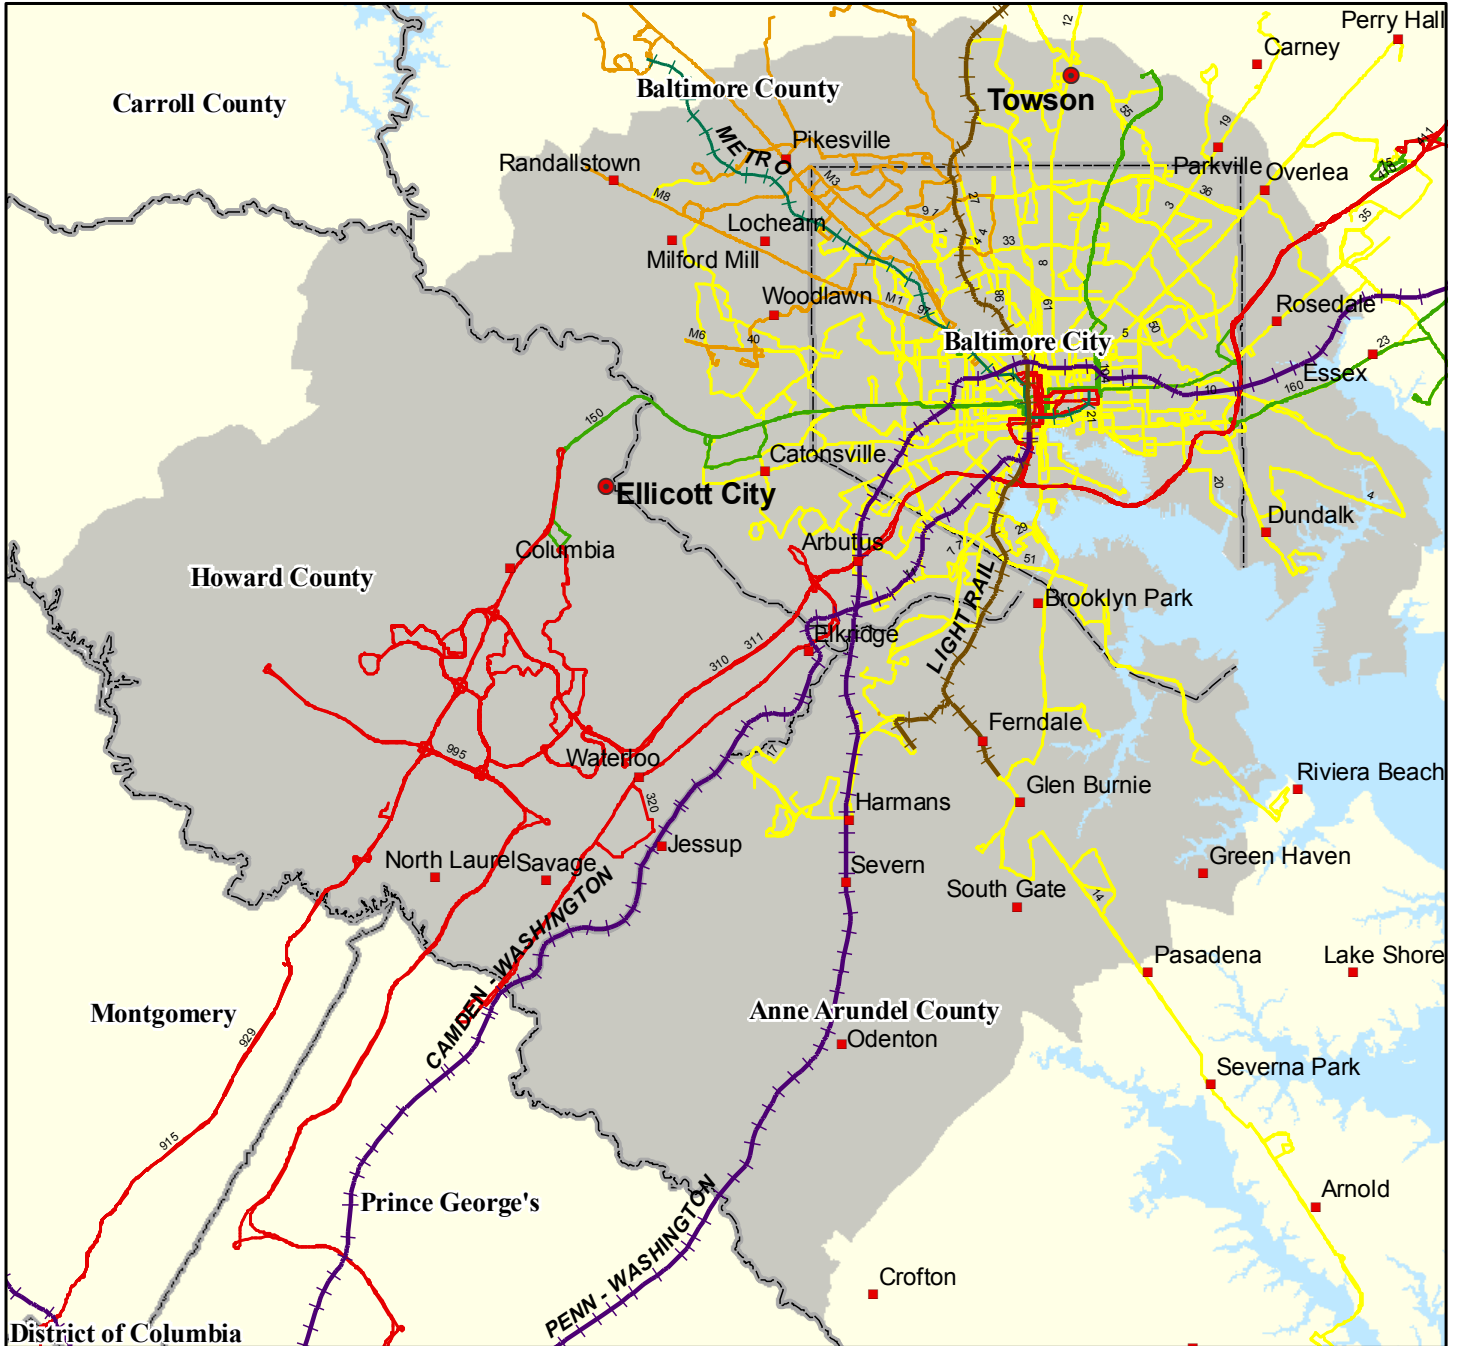

I-95 Corridor

MTA Bus & Rail Transit Access

Source: Baltimore Metropolitan Council, Maryland Transit Administration

Bus & Rail Lines			
	Bus Route		Light Rail
	Commuter Bus		MARC
	Express Bus Routes		Metro Subway
	M Line Routes		I-95 Corridor

BALTIMORE REGION ENVIRONMENTAL JUSTICE IN TRANSPORTATION PROJECT