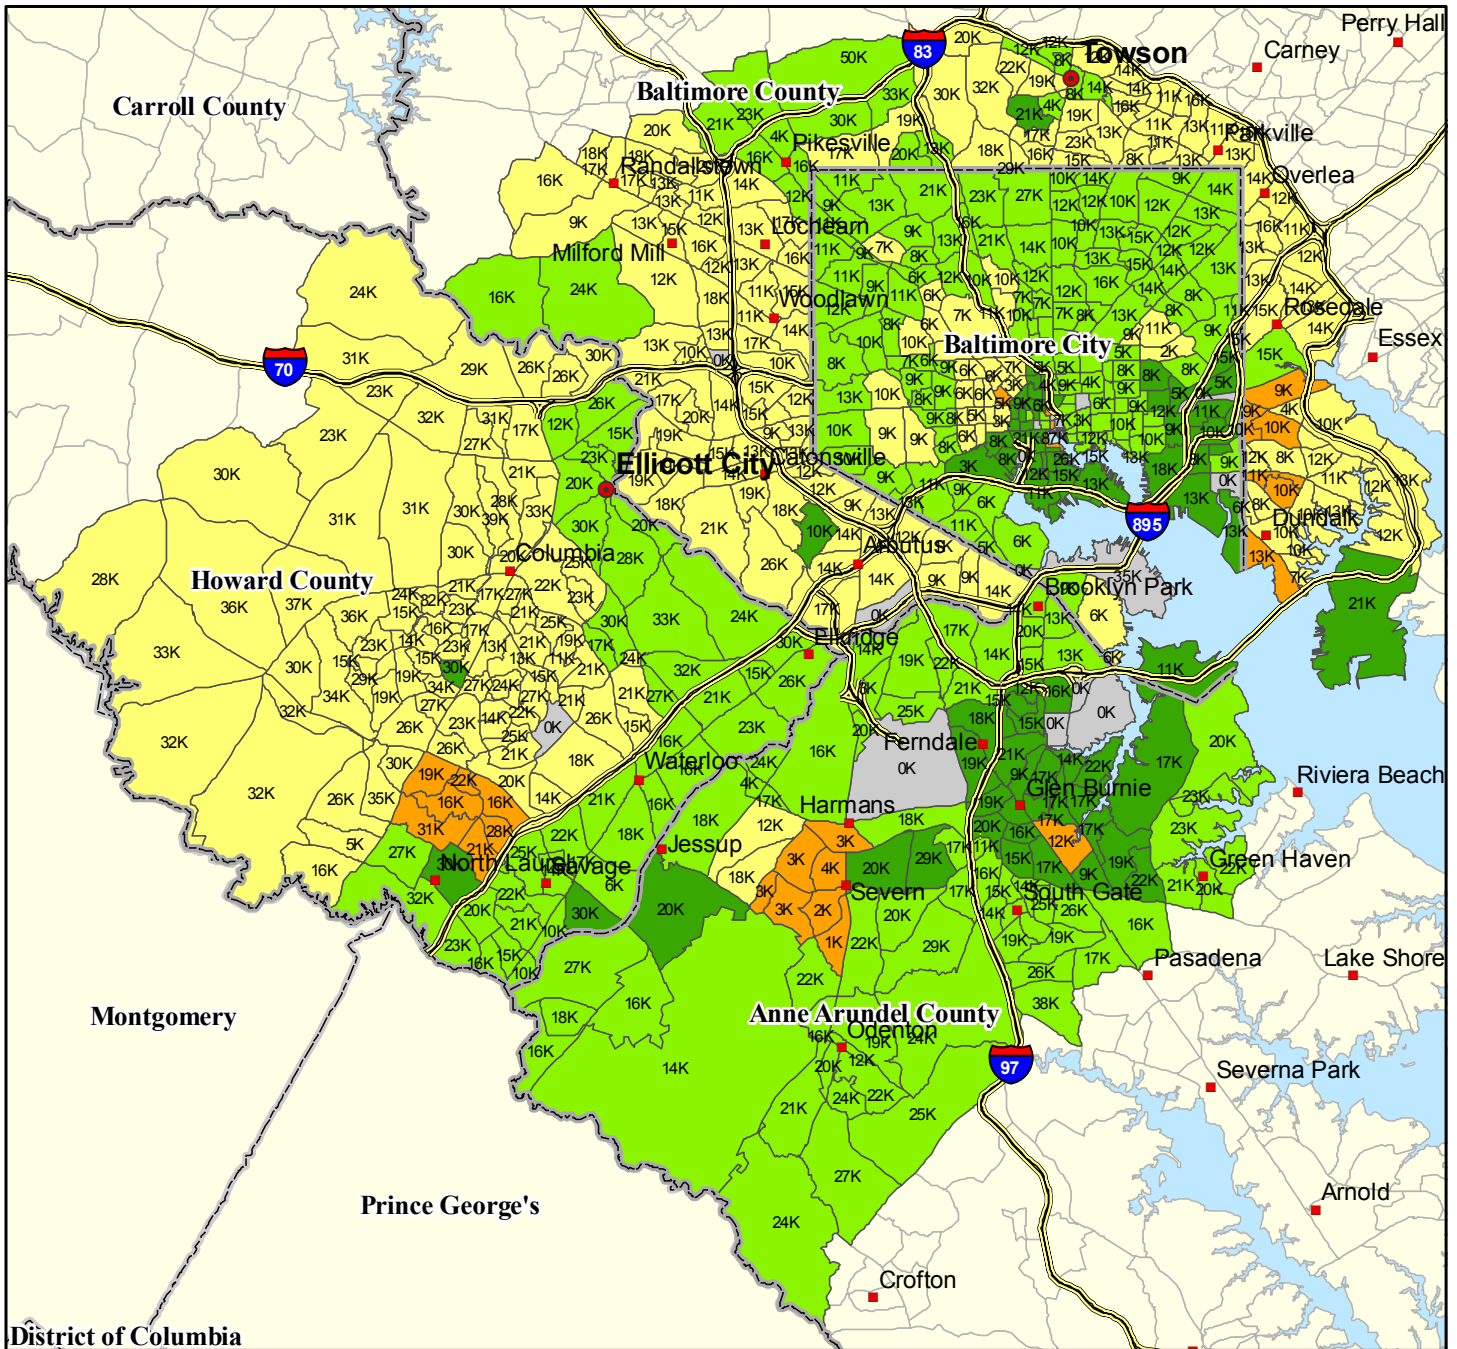

# I-95 Corridor

## Change in Median Household Income 2000 - 2030

Labels indicate the absolute change in Median Household Income (2000 - 2030)