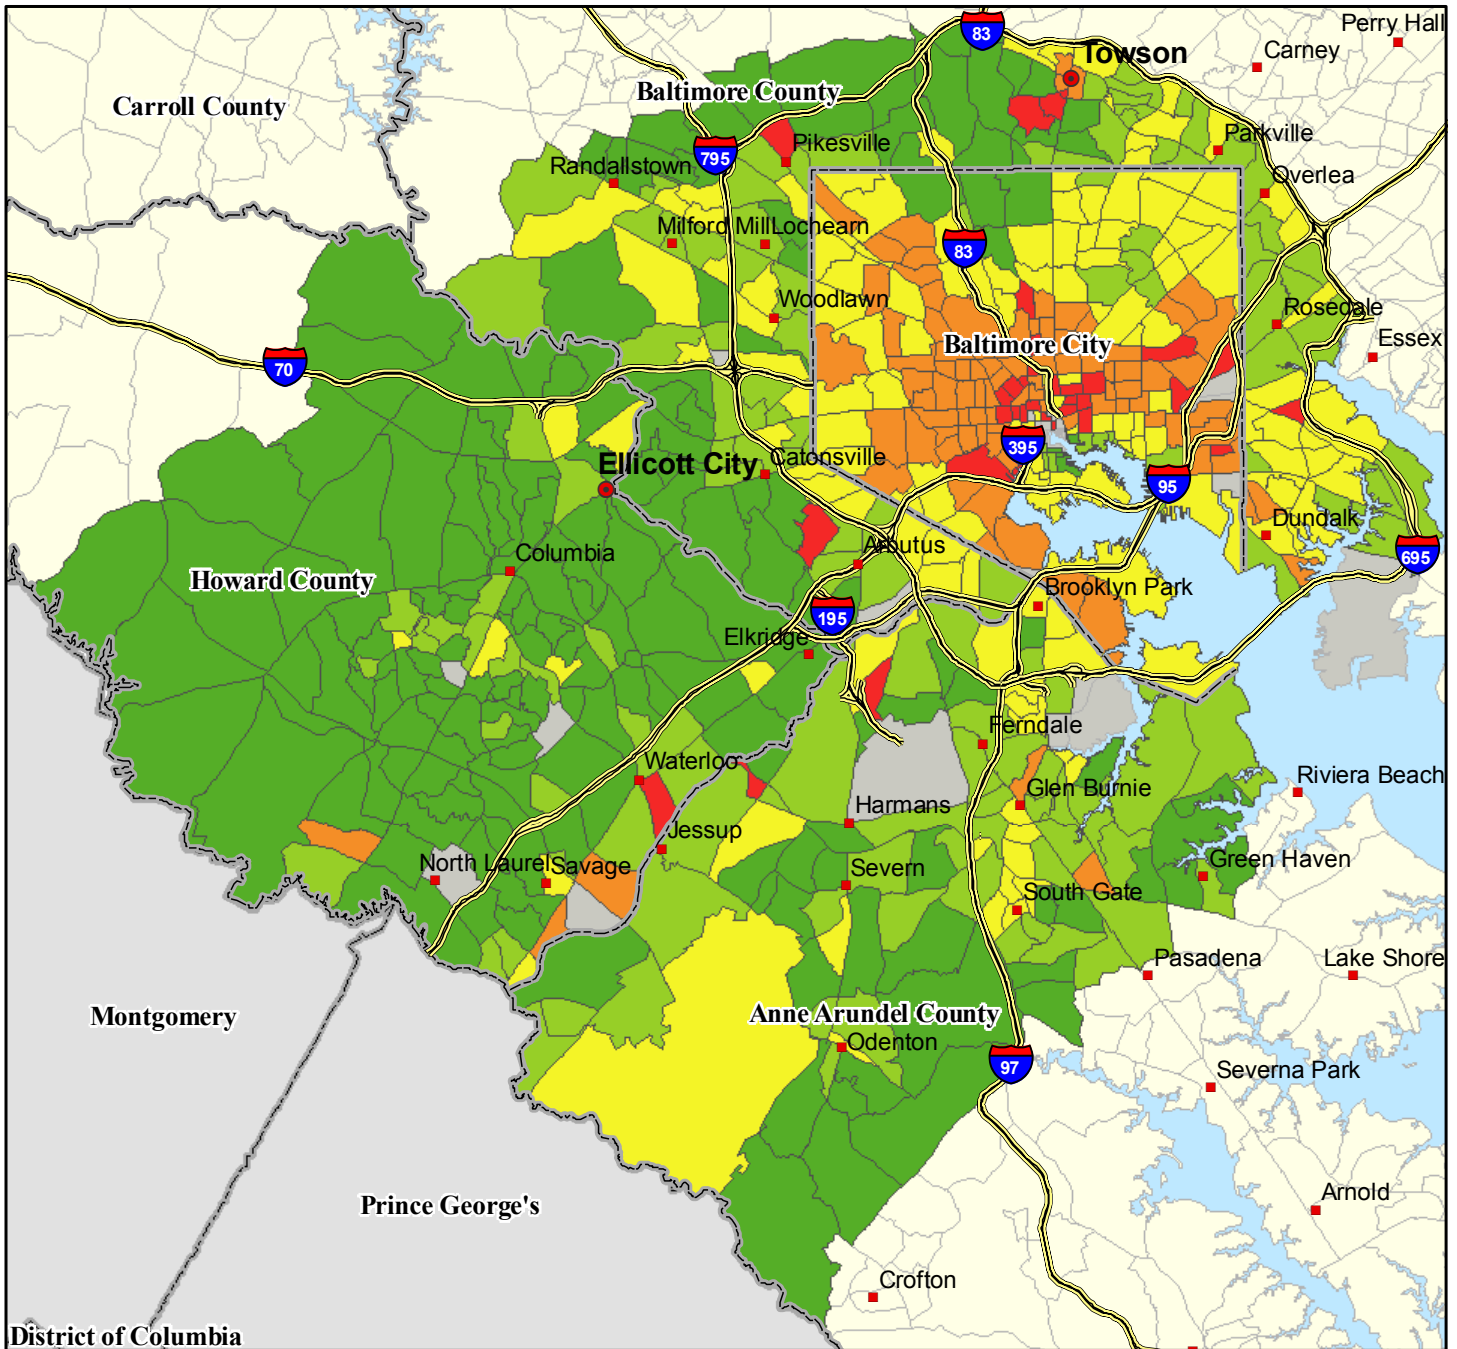

I-95 Corridor

Median Household Income - Census 2000

Source: Baltimore Metropolitan Council, US Census Bureau CTP Part 1