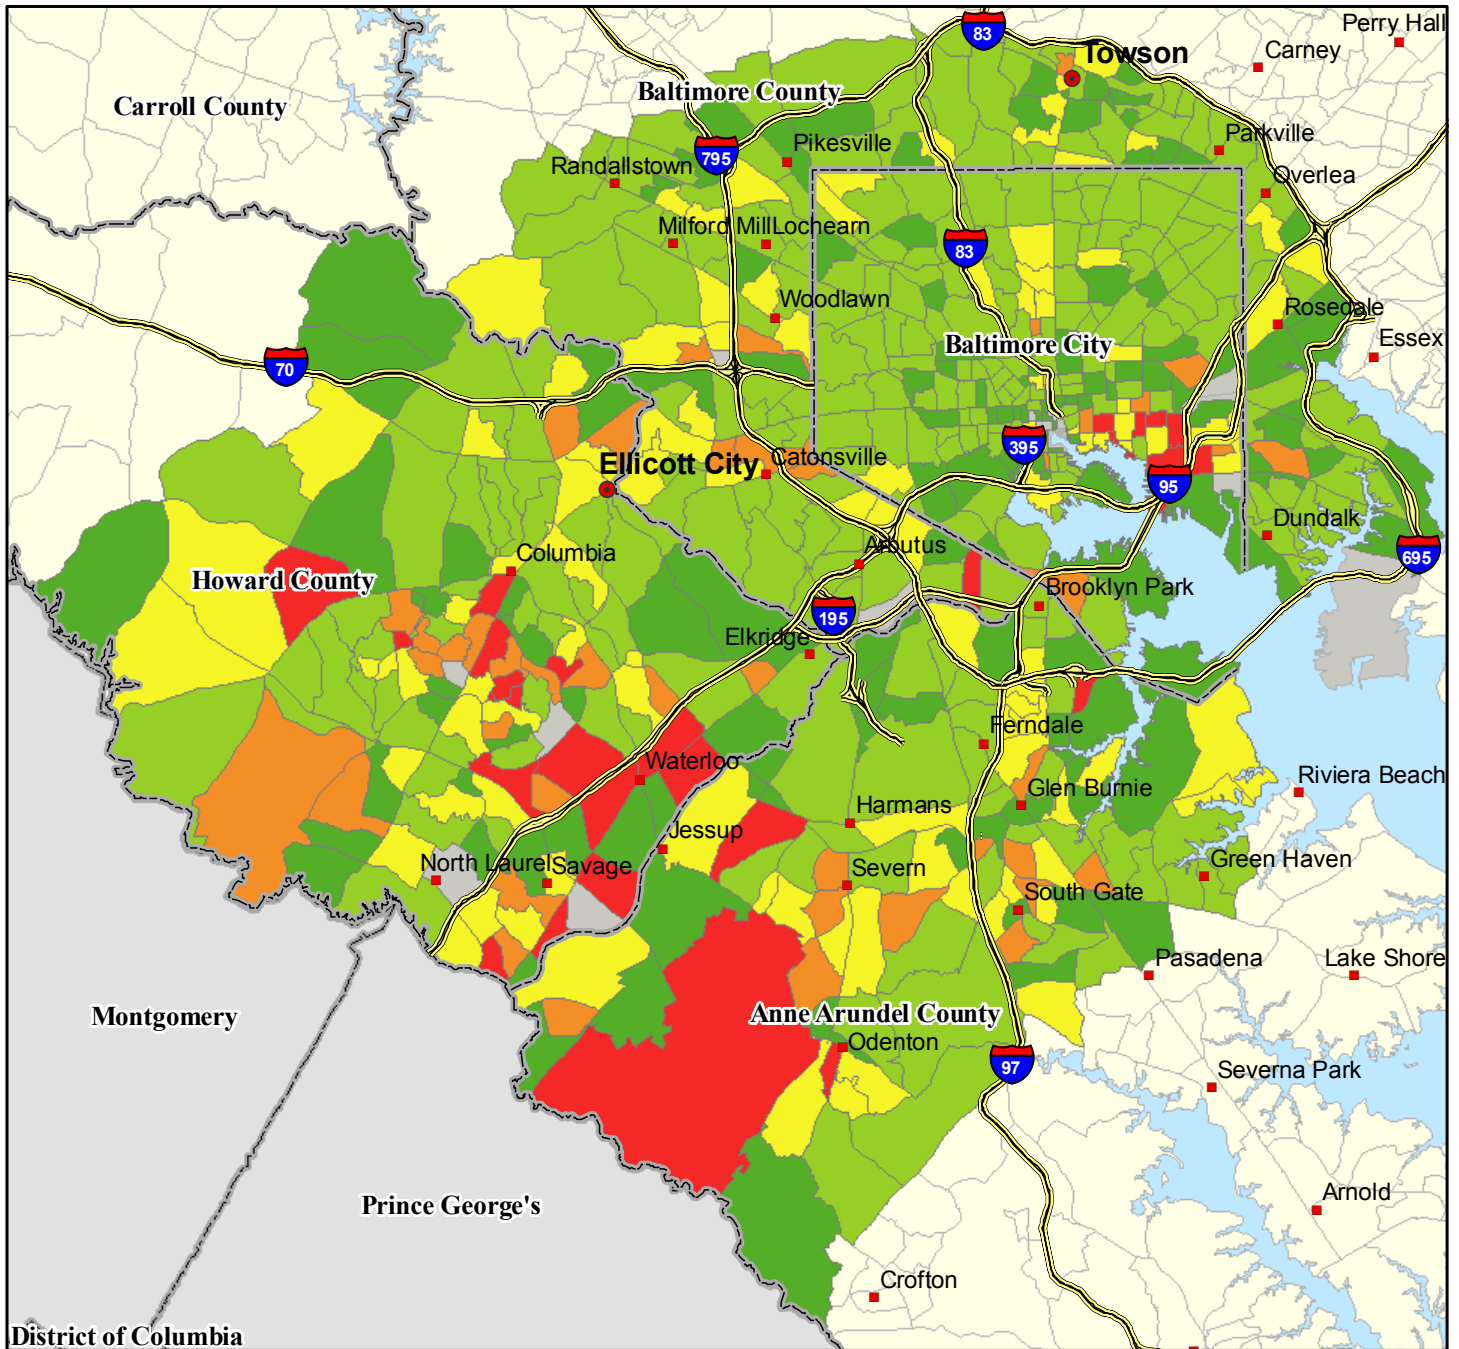

# I-95 Corridor

## Hispanic/Latino Communities - Census 2000

Source: Baltimore Metropolitan Council, US Census Bureau CTP Part 1