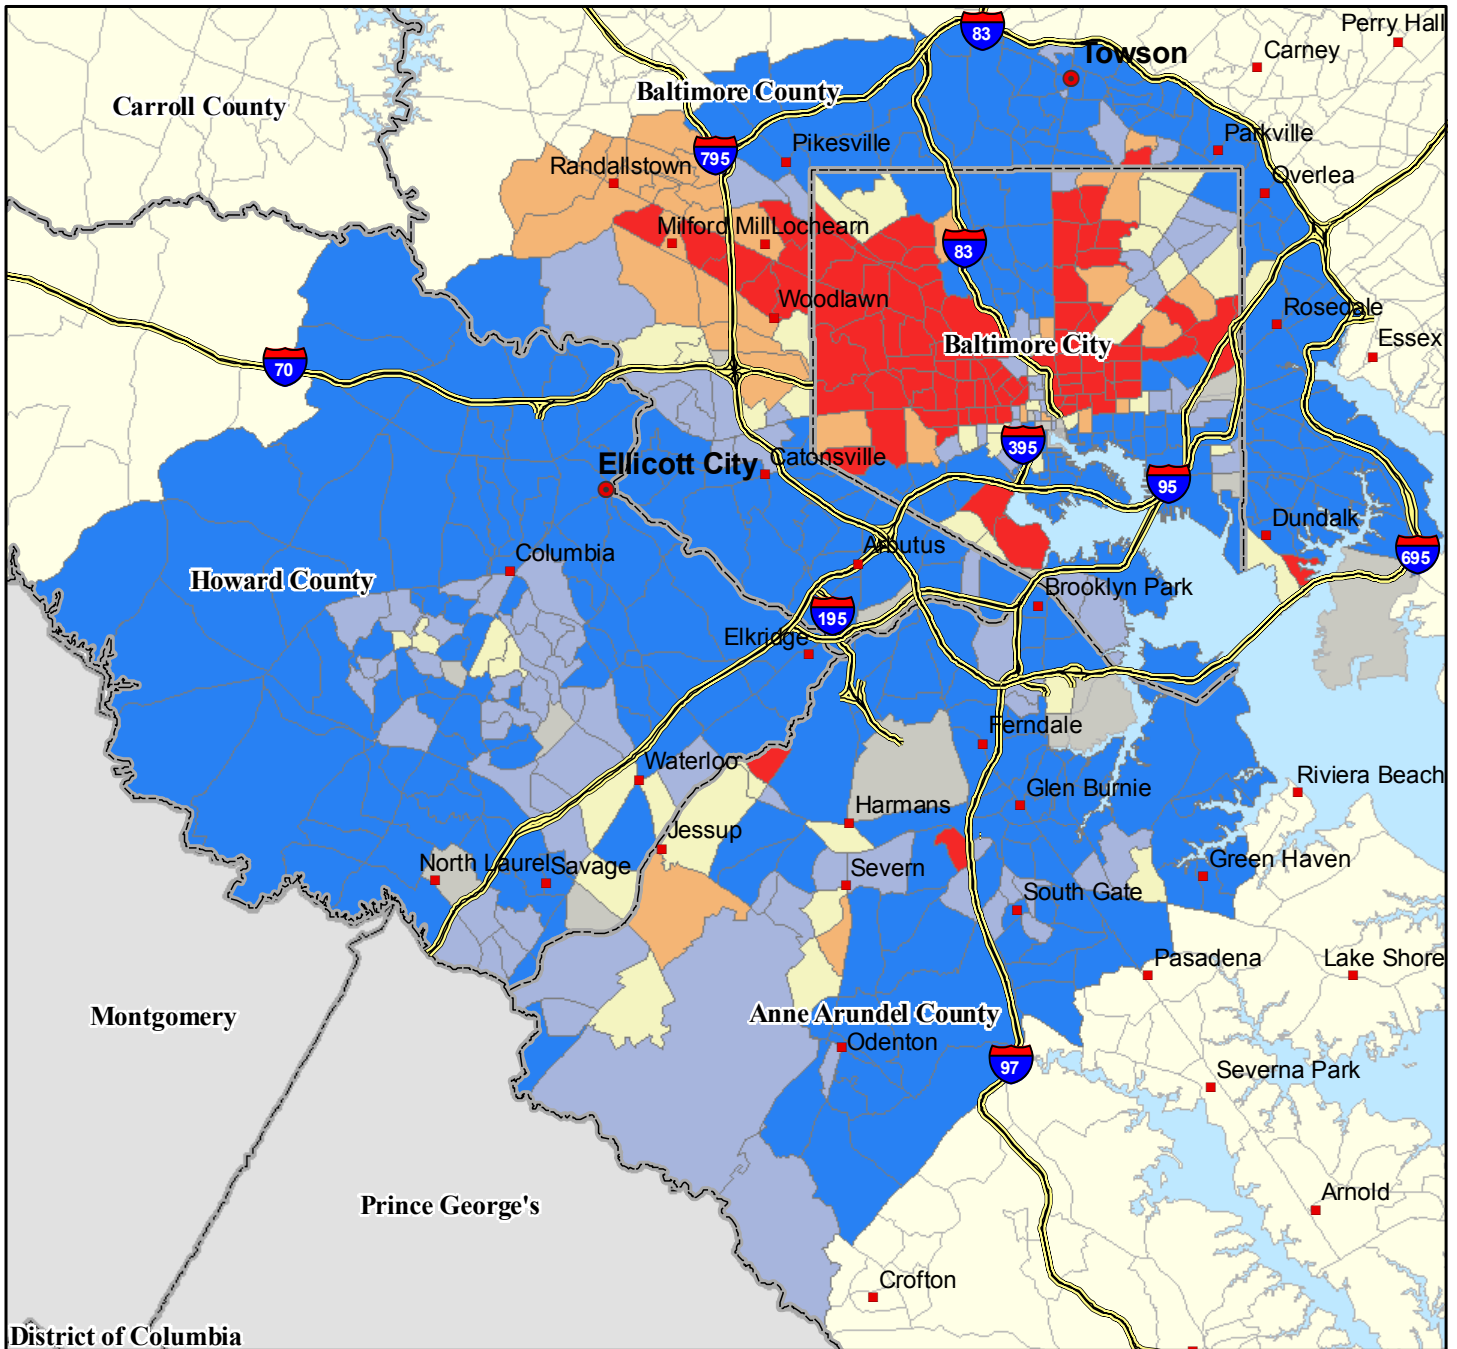

# I-95 Corridor

## African American Communities - Census 2000

Source: Baltimore Metropolitan Council, US Census Bureau CTP Part 1

### % African-American by TAZ