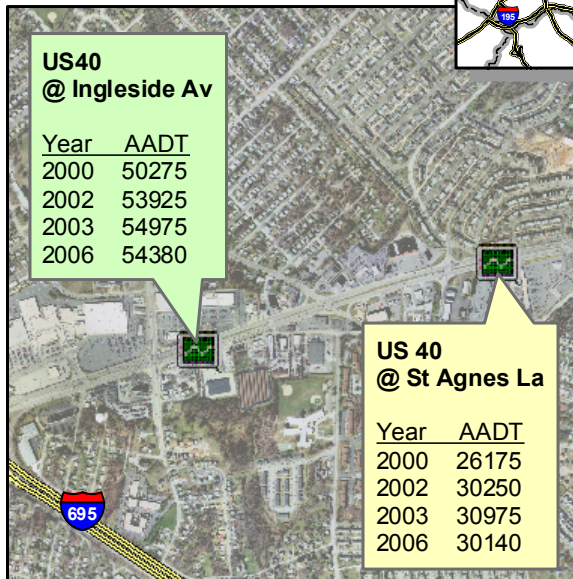

HTN - Baltimore Co