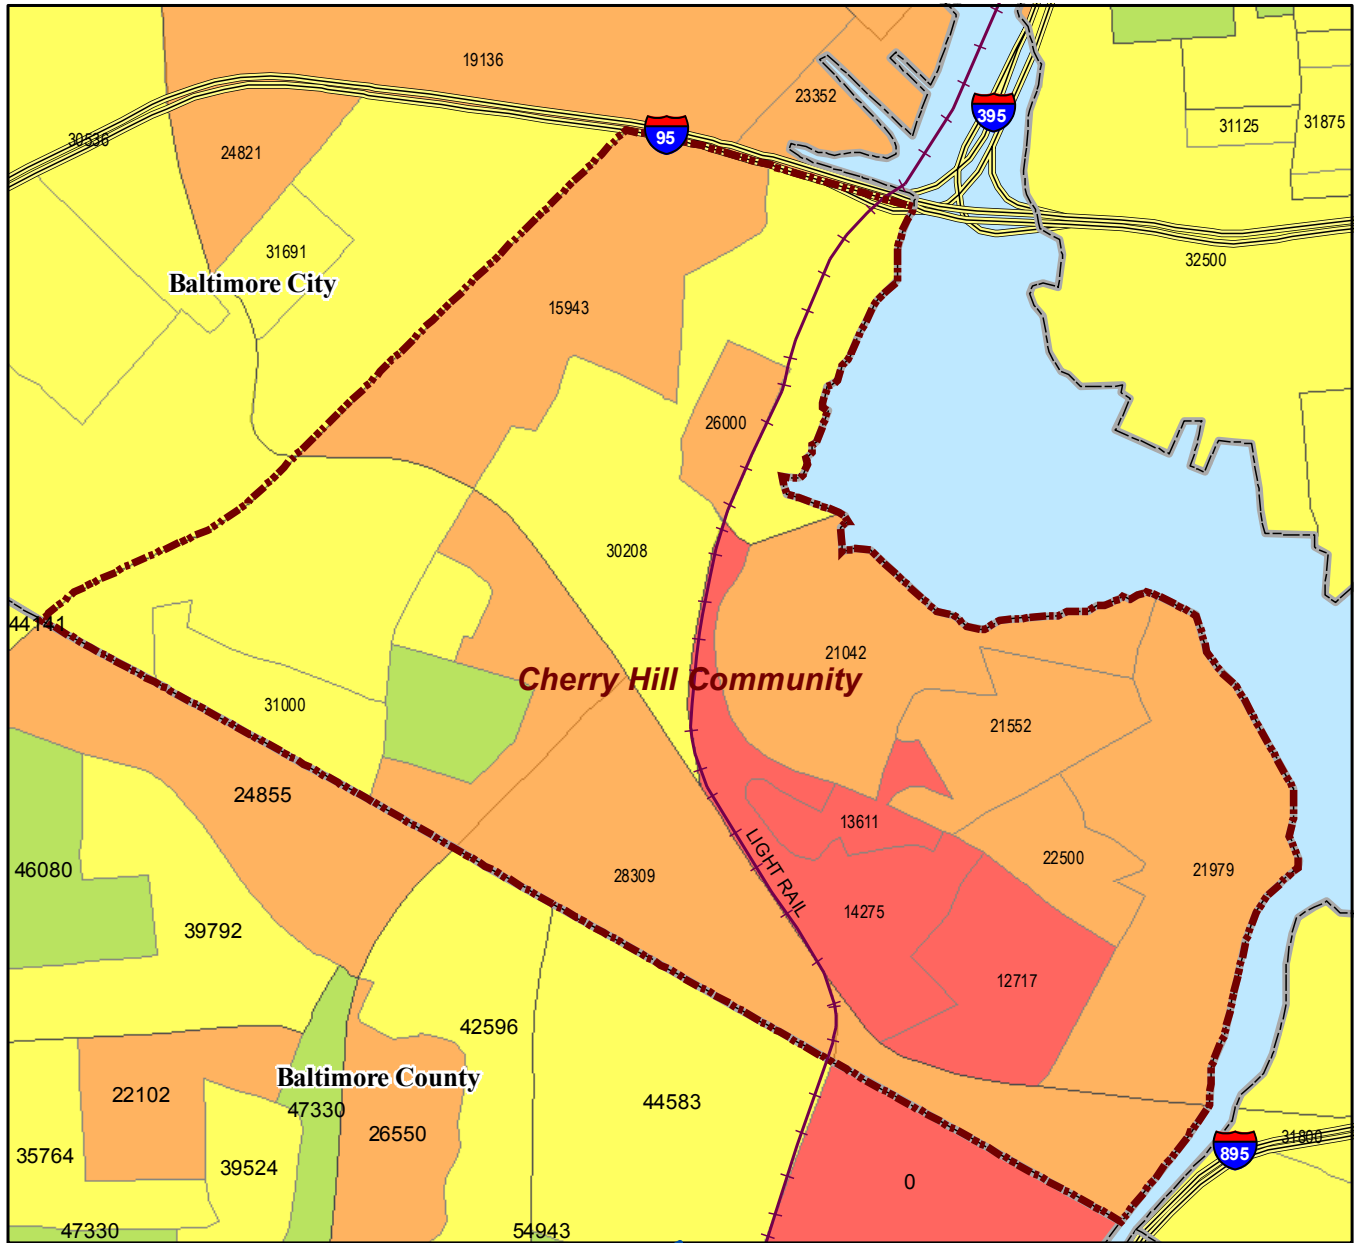

Cherry Hill Community

Median Household Income by Block Group

Census 2000

Median Household Income

Source: Baltimore Metropolitan Council