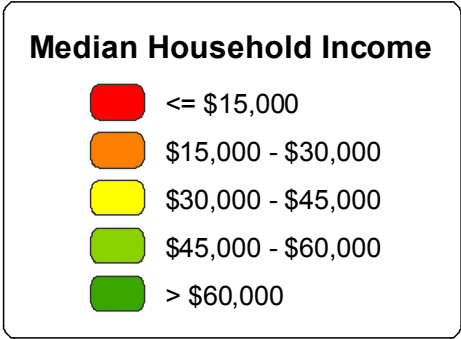

Cherry Hill Community

Median Household Income by Block Group

Census 2000

Source: Baltimore Metropolitan Council